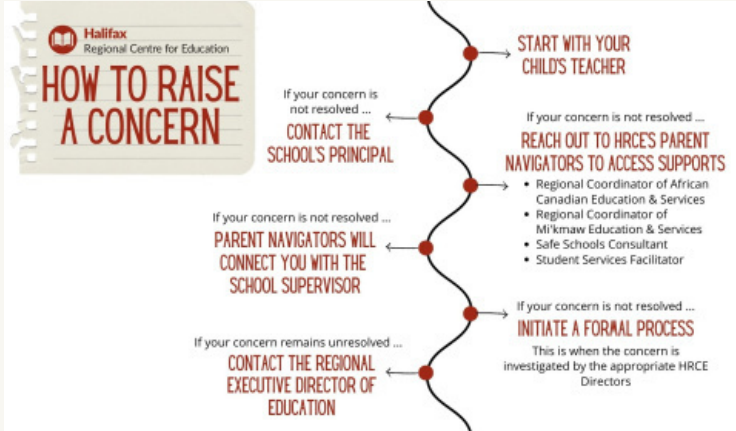

Do you know how to raise a concern?

Did you know that there's a protocol in place to help families contact schools, or HRCE Central Office, when you have concerns about your student's education or well-being?

- All concerns should first be shared with your child's teacher.
- If your concern is not resolved, you should then contact the principal.
- If your concern remains unresolved, you can reach out to HRCE's Parent Navigators who can provide information about a wide range of supports and resources or connect you with the school supervisor.
- If your matter continues to be unresolved, you can then initiate a formal review process in which the matter will be investigated by the appropriate HRCE Directors.
- The final step is for your concern to be passed on to the Regional Executive Director.

Healthy Hunger Lunch Program

Tired of packing lunch already??
Click the link below to sign up for Kennys Pizza and Subway!

<https://healthyhunger.ca/index.php>